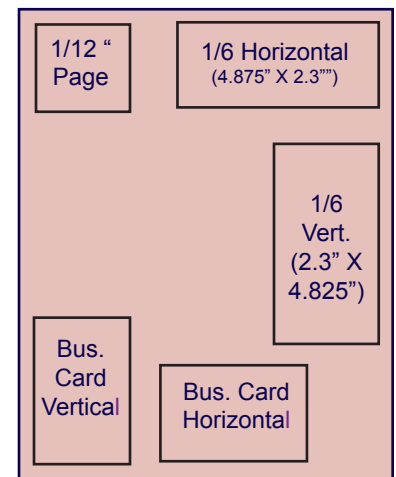

### Magazine Advertising Maximum 4 Xs per year

Frequency Rates	1X	2X	4X	6X	12X
2.3" X 2.3" (1/12 page)	79	69	59	49	29
2.3" X 3.5" (Bus. Card)	179	111	99	89	79
2.3" X 4.875" (1/6 Page)	199	169	149	139	129
2.3" X 7.5" (1/4 Page)	259	239	215	205	195
4.625" X 4.875" (1/3 Block)	309	291	259	249	239
2.3" X 10" (1/3 Page V)	309	291	259	249	239
7.5" X 4.875" (1/2 Page H)	451	401	355	345	335
3.875" X 10" (1/2 Page V)	451	401	355	345	335
4.625" X 10" (2/3 Page V)	545	498	451	441	431
7.875" X 7.5" (Junior Page)	611	565	517	507	497
Full Page	656	609	561	551	541
Inside Cover	825	781	734	724	714
Back Cover	915	869	829	819	809

**Web Ads** larger than 1/6, 1/3 or 1/4 vertical will have image and text fitting into 1/12 page block on page with link to ad on separate page within the website.

Additional web advertising options referenced below right.

### Additional Web Advertising

Horizontal Banner Top or Bottom of pages - 576 pixels by 108 pixels @ \$75 per page/MO.