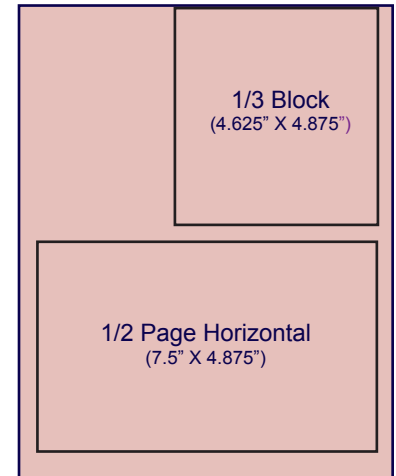

### Magazine Advertising Maximum 4 Xs per year

Frequency Rates	1X	2X	4X	6X	12X
2.3" X 2.3" (1/12 page)	79	69	59	49	29
2.3" X 3.5" (Bus. Card)	179	111	99	89	79
2.3" X 4.875" (1/6 Page)	199	169	149	139	129
2.3" X 7.5" (1/4 Page)	259	239	215	205	195
4.625" X 4.875" (1/3 Block)	309	291	259	249	239
2.3" X 10" (1/3 Page V)	309	291	259	249	239
7.5" X 4.875" (1/2 Page H)	451	401	355	345	335
3.875" X 10" (1/2 Page V)	451	401	355	345	335
4.625" X 10" (2/3 Page V)	545	498	451	441	431
7.875" X 7.5" (Junior Page)	611	565	517	507	497
Full Page	656	609	561	551	541
Inside Cover	825	781	734	724	714
Back Cover	915	869	829	819	809

**Web Ads** larger than 1/6, 1/3 or 1/4 vertical will have image and text fitting into 1/12 page block on page with link to ad on separate page within the website.

Additional web advertising options referenced below right.

### Additional Web Advertising

Horizontal Banner Top or Bottom of pages - 576 pixels by 108 pixels @ \$75 per page/MO.