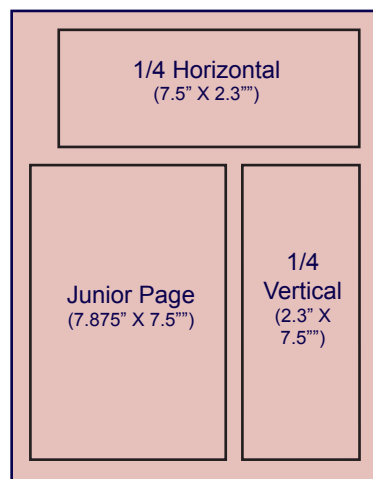

Classified Ad

$25 per month 40 words.

Other Specialized Listings available. For more information call 603-895-4699.

THE ABOVE RATES ARE NET OF ANY AGENCY FEES.