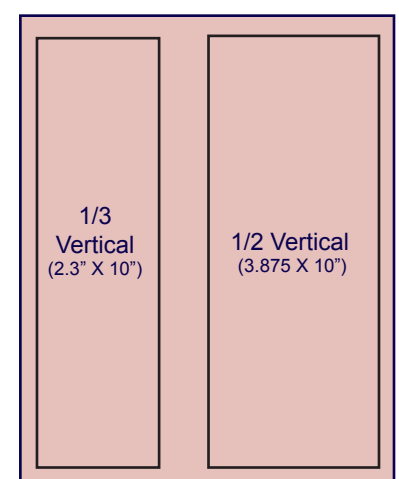

Classified Ad

$25 per month 40 words.

Other Specialized Listings available. For more information call 603-895-4699.

THE ABOVE RATES ARE NET OF ANY AGENCY FEES.